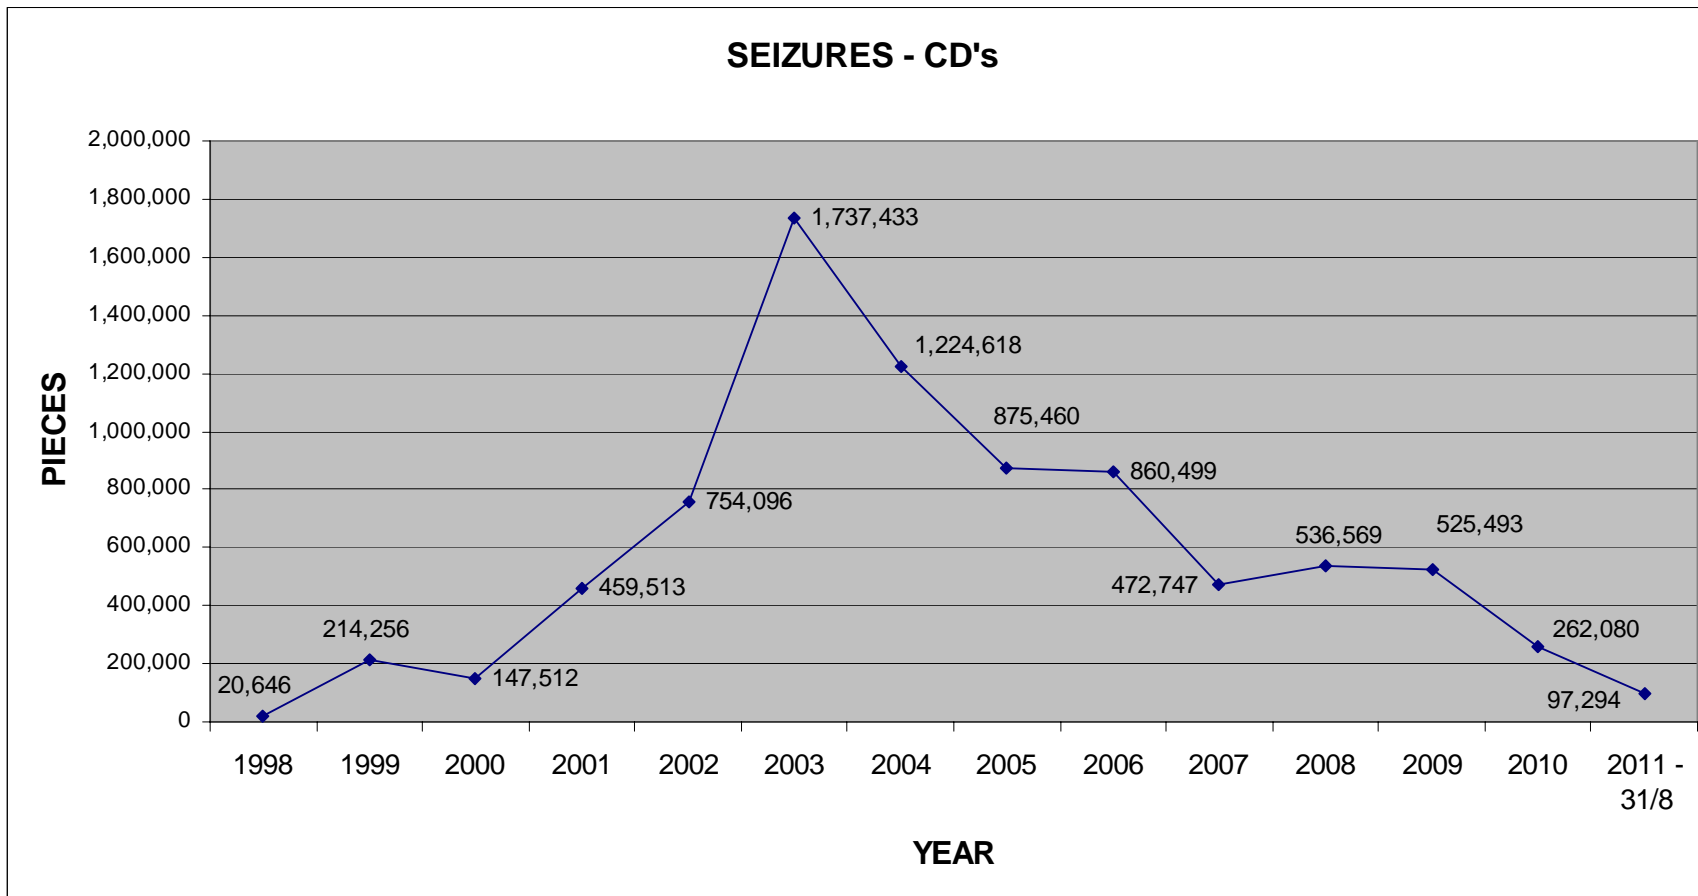

# STATISTIC DATA ON COPYRIGHT LAW INFRINGEMENT

Copyright: 2012 Hellenic Copyright Organization

The acquisition of data occurred with the cooperation of the Hellenic Police

CHART A

Seizures of counterfeit cd's that were undertaken by the Hellenic Police from 1998 until 2011 (for the year 2011 data is presented until 31/08 only).

CHART B

Seizures of counterfeit dvd's that were undertaken by the Hellenic Police from 2001 until 2011 (for the year 2011 data is presented until 31/08 only).

CHART C

Laboratories of counterfeit cd's that were traced by the Hellenic Police from 2003 until 2011 (for the year 2011 data is presented until 31/08 only).

### CHART D

Nationality of perpetrators from 2002 until 2011 (for the year 2011 data is presented until 31/08 only). Data was acquired by the Hellenic Police.

### CHART E

Total number of perpetrators from 2002 until 2011 (for the year 2011 data is presented until 31/08 only). Data was acquired by the Hellenic Police.