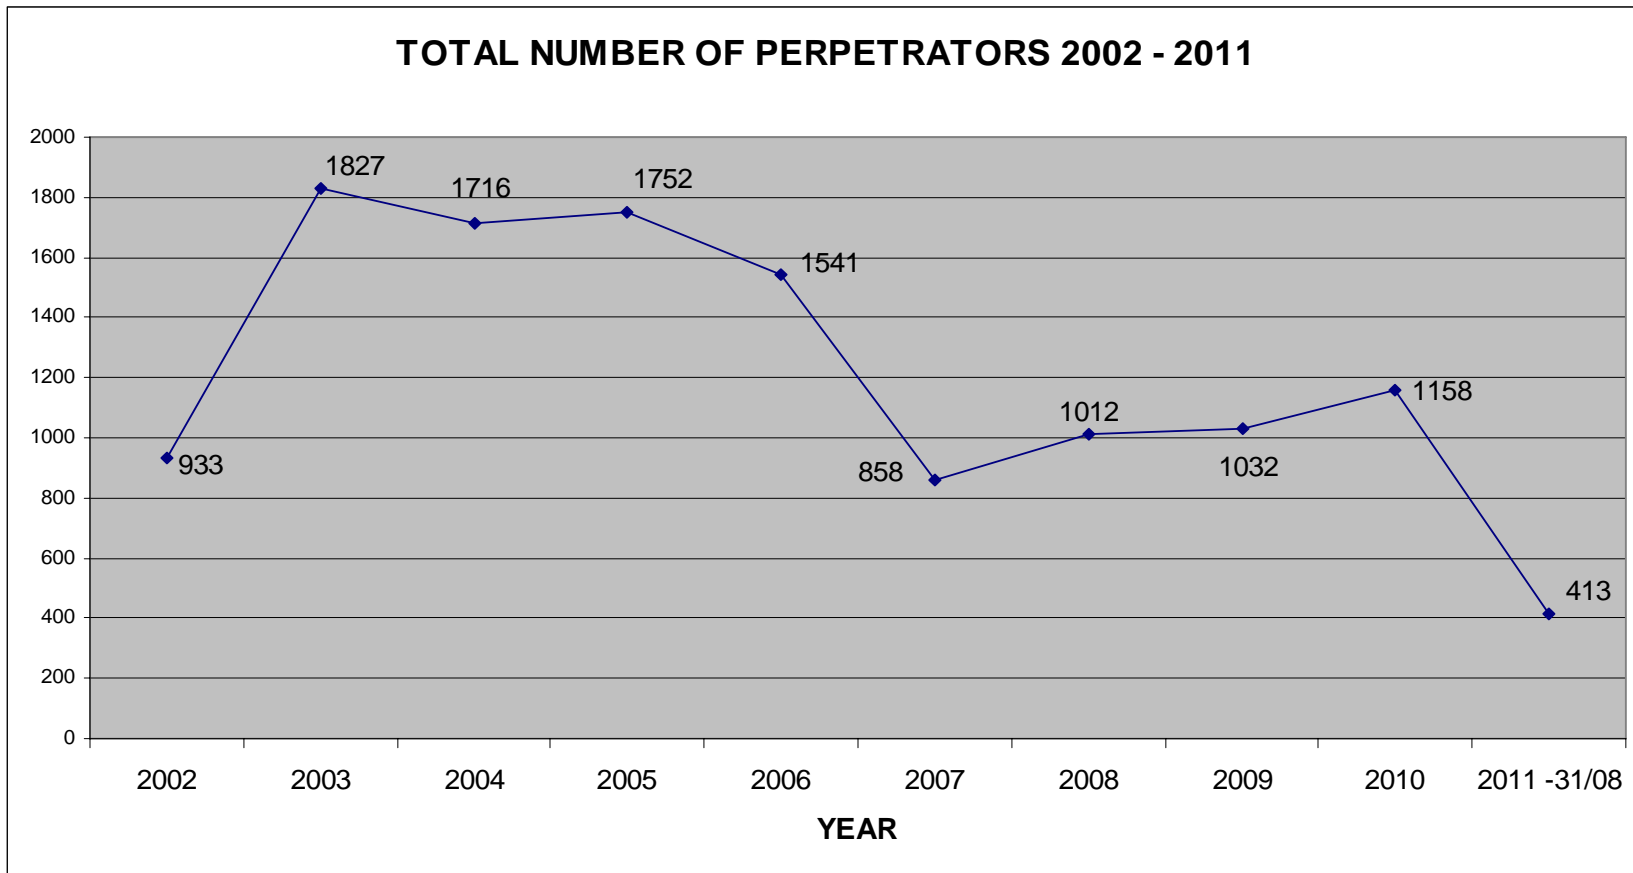

# STATISTIC DATA ON COPYRIGHT LAW INFRINGEMENT

Copyright: 2012 Hellenic Copyright Organization

The acquisition of data occurred with the cooperation of the Hellenic Police

CHART A

Seizures of counterfeit cd's that were undertaken by the Hellenic Police from 1998 until 2011 (for the year 2011 data is presented until 31/08 only).

### CHART D

Nationality of perpetrators from 2002 until 2011 (for the year 2011 data is presented until 31/08 only). Data was acquired by the Hellenic Police.

### CHART E

Total number of perpetrators from 2002 until 2011 (for the year 2011 data is presented until 31/08 only). Data was acquired by the Hellenic Police.