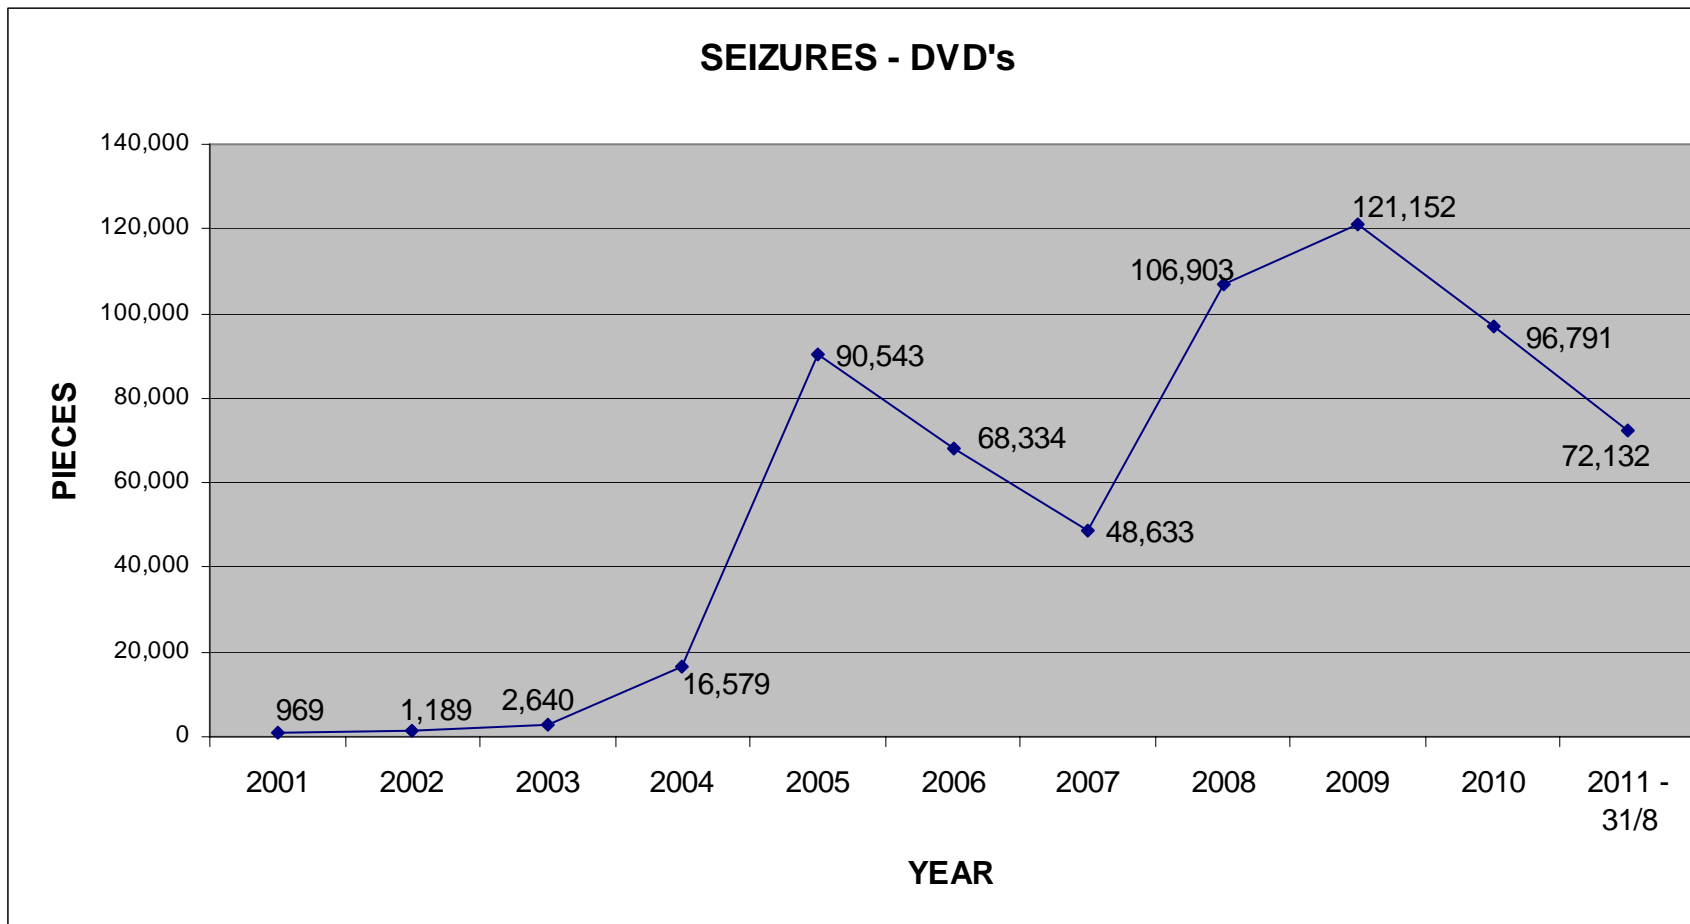

# STATISTIC DATA ON COPYRIGHT LAW INFRINGEMENT

Copyright: 2012 Hellenic Copyright Organization

The acquisition of data occurred with the cooperation of the Hellenic Police

CHART A

Seizures of counterfeit cd's that were undertaken by the Hellenic Police from 1998 until 2011 (for the year 2011 data is presented until 31/08 only).

CHART B

Seizures of counterfeit dvd's that were undertaken by the Hellenic Police from 2001 until 2011 (for the year 2011 data is presented until 31/08 only).

CHART C

Laboratories of counterfeit cd's that were traced by the Hellenic Police from 2003 until 2011 (for the year 2011 data is presented until 31/08 only).

### CHART D

Nationality of perpetrators from 2002 until 2011 (for the year 2011 data is presented until 31/08 only). Data was acquired by the Hellenic Police.

### CHART E

Total number of perpetrators from 2002 until 2011 (for the year 2011 data is presented until 31/08 only). Data was acquired by the Hellenic Police.