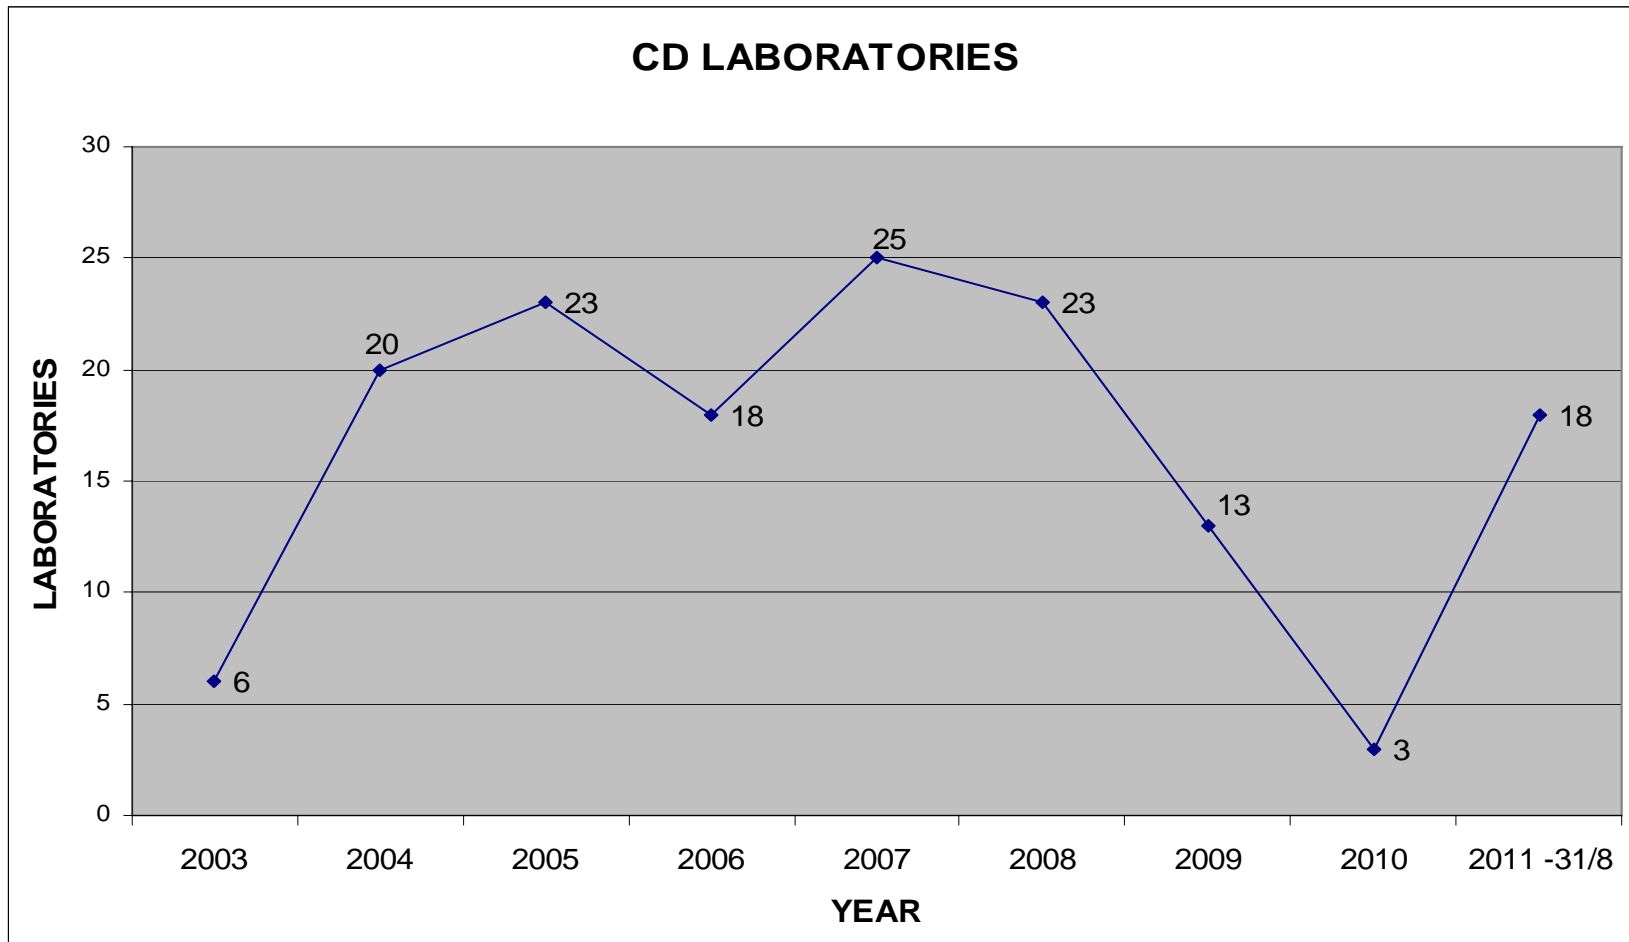

# STATISTIC DATA ON COPYRIGHT LAW INFRINGEMENT

Copyright: 2012 Hellenic Copyright Organization

The acquisition of data occurred with the cooperation of the Hellenic Police

CHART A

Seizures of counterfeit cd's that were undertaken by the Hellenic Police from 1998 until 2011 (for the year 2011 data is presented until 31/08 only).

CHART B

Seizures of counterfeit dvd's that were undertaken by the Hellenic Police from 2001 until 2011 (for the year 2011 data is presented until 31/08 only).

CHART C

Laboratories of counterfeit cd's that were traced by the Hellenic Police from 2003 until 2011 (for the year 2011 data is presented until 31/08 only).

### CHART D

Nationality of perpetrators from 2002 until 2011 (for the year 2011 data is presented until 31/08 only). Data was acquired by the Hellenic Police.

### CHART E

Total number of perpetrators from 2002 until 2011 (for the year 2011 data is presented until 31/08 only). Data was acquired by the Hellenic Police.