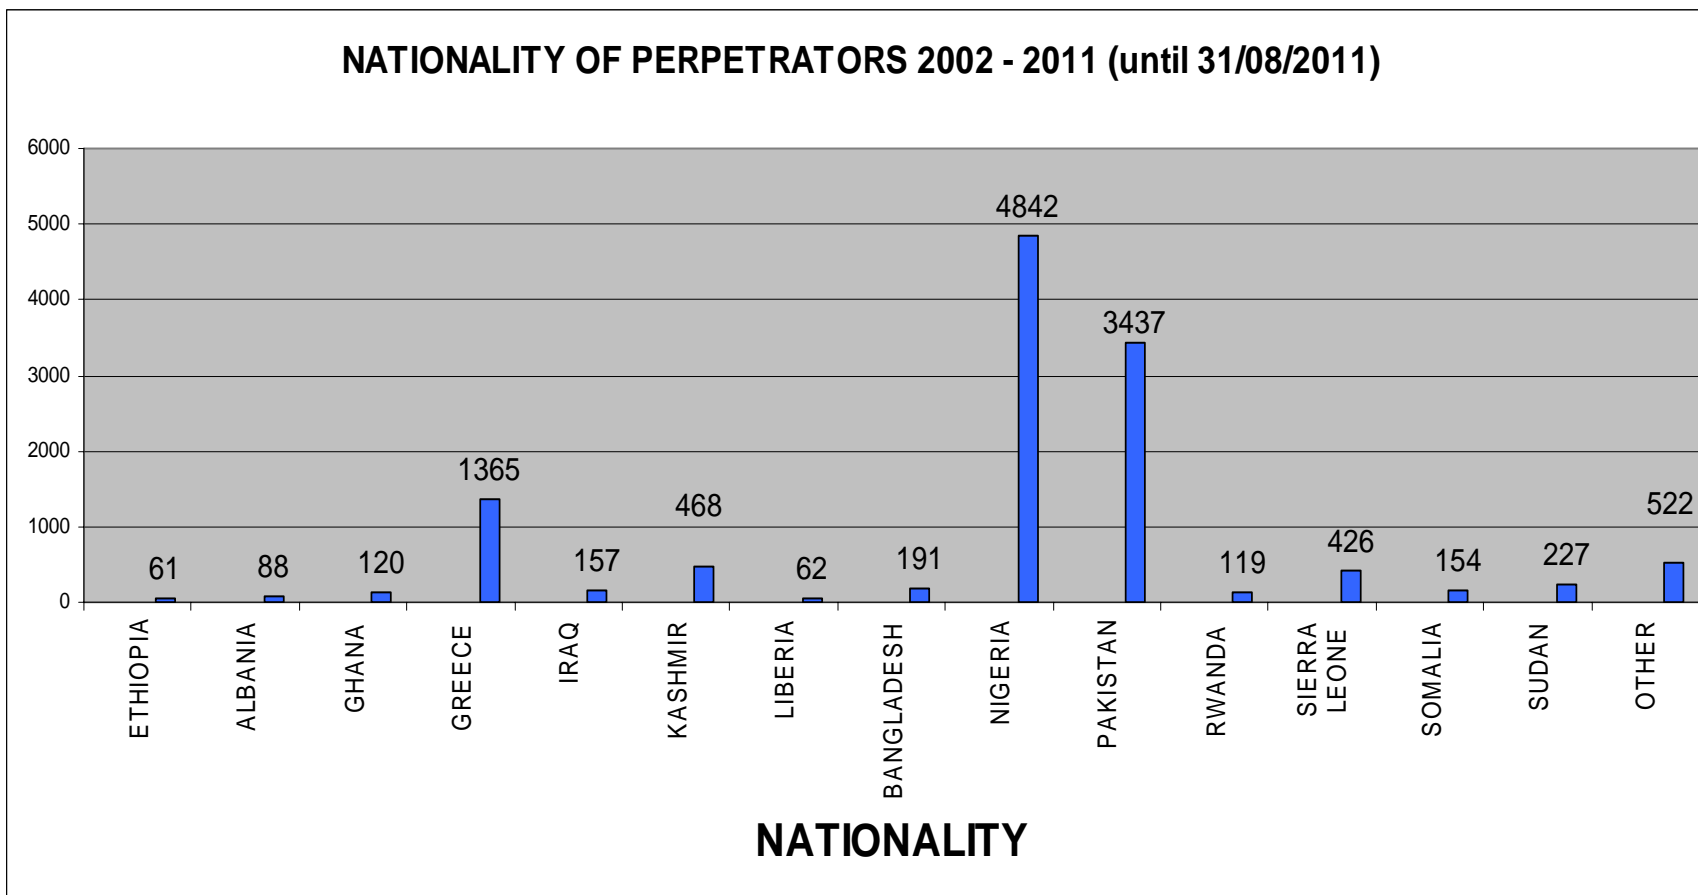

### CHART D

Nationality of perpetrators from 2002 until 2011 (for the year 2011 data is presented until 31/08 only). Data was acquired by the Hellenic Police.

### CHART E

Total number of perpetrators from 2002 until 2011 (for the year 2011 data is presented until 31/08 only). Data was acquired by the Hellenic Police.