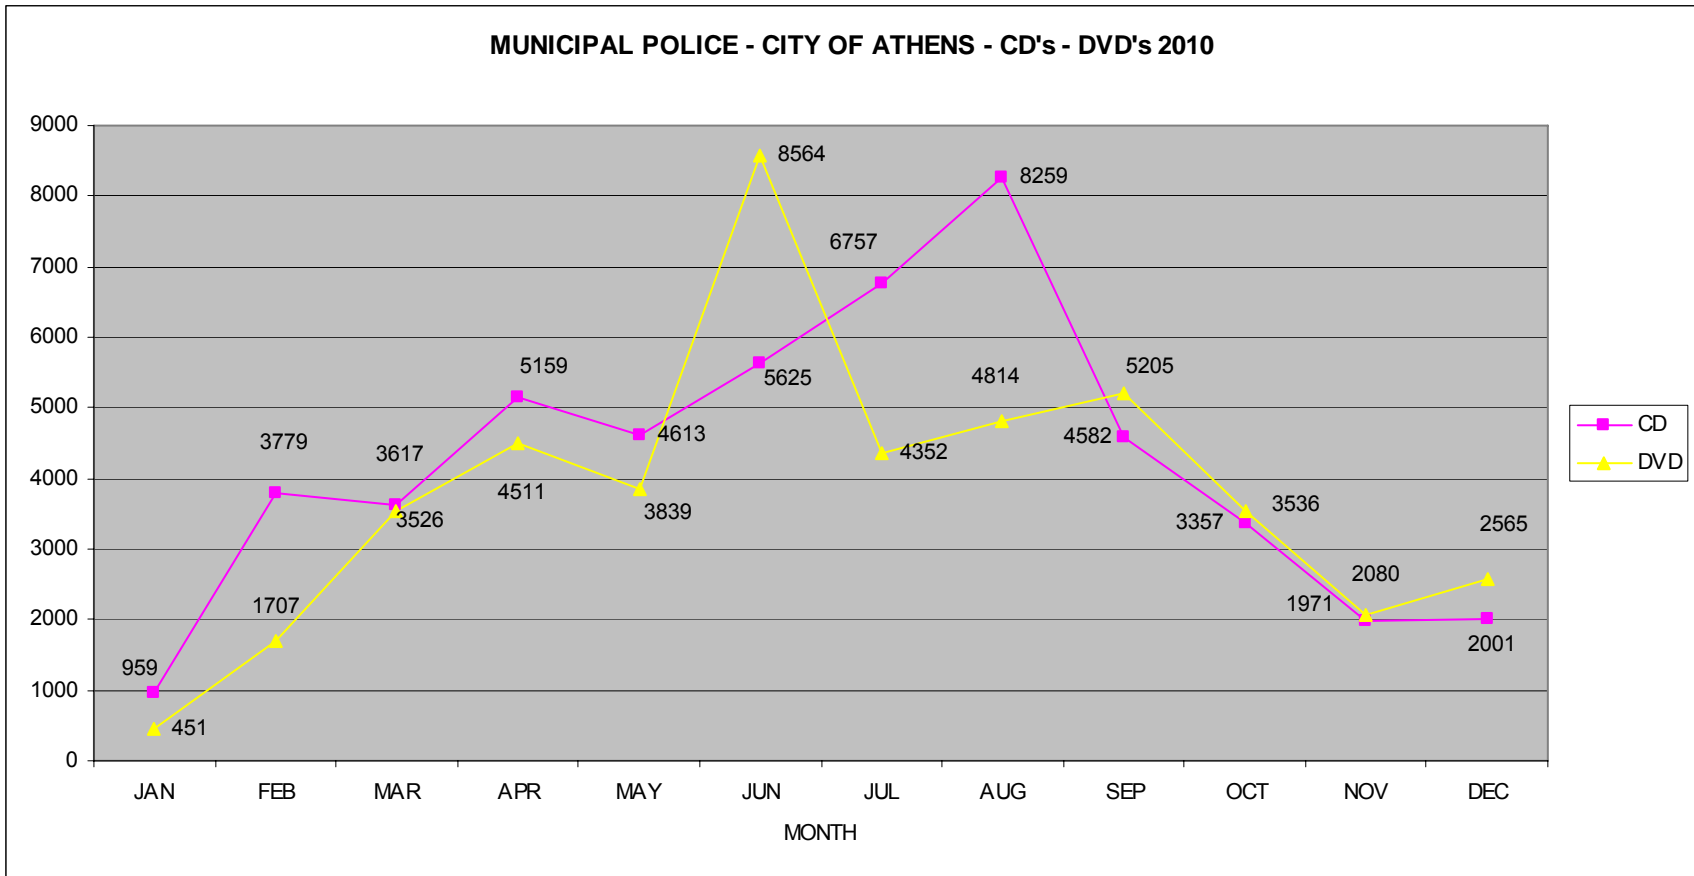

CHART B

Seizures of infringed cd's and dvd's that were undertaken by the municipal police of the City of Athens in 2010.

CHART C

Seizures of infringed cd's and dvd's that were undertaken by the municipal police of the City of Athens until August 2011.