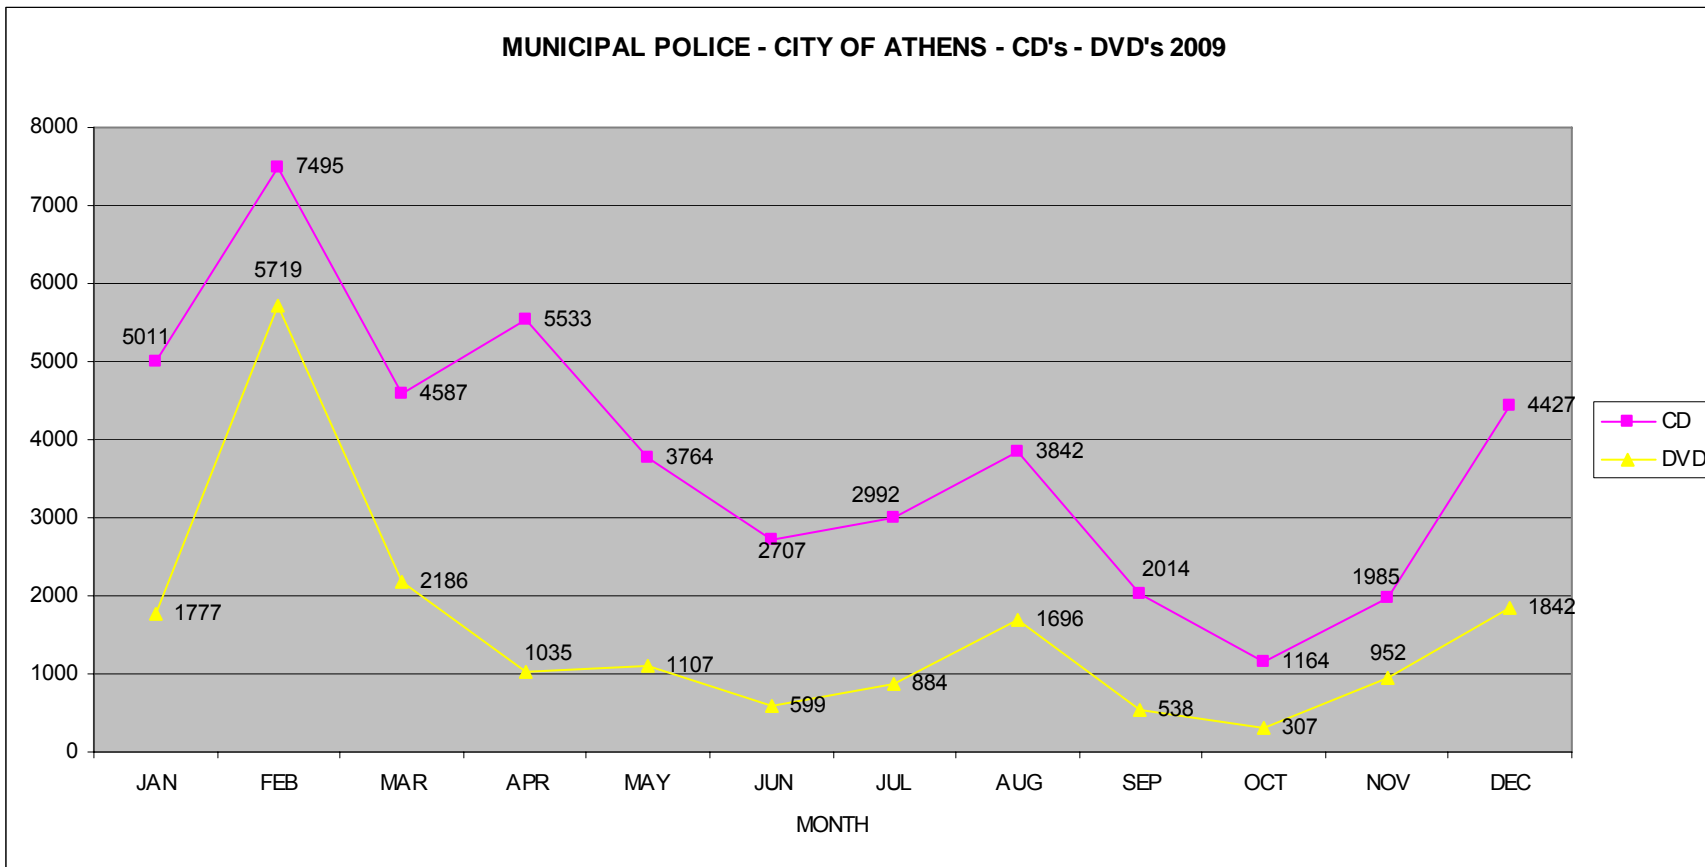

STATISTIC DATA ON COPYRIGHT LAW INFRINGEMENT

Copyright: 2012 Hellenic Copyright Organization

The acquisition of data occurred with the cooperation of the Municipal Police of the City of Athens

CHART A

Seizures of infringed cd's and dvd's that were undertaken by the municipal police of the City of Athens in 2009.